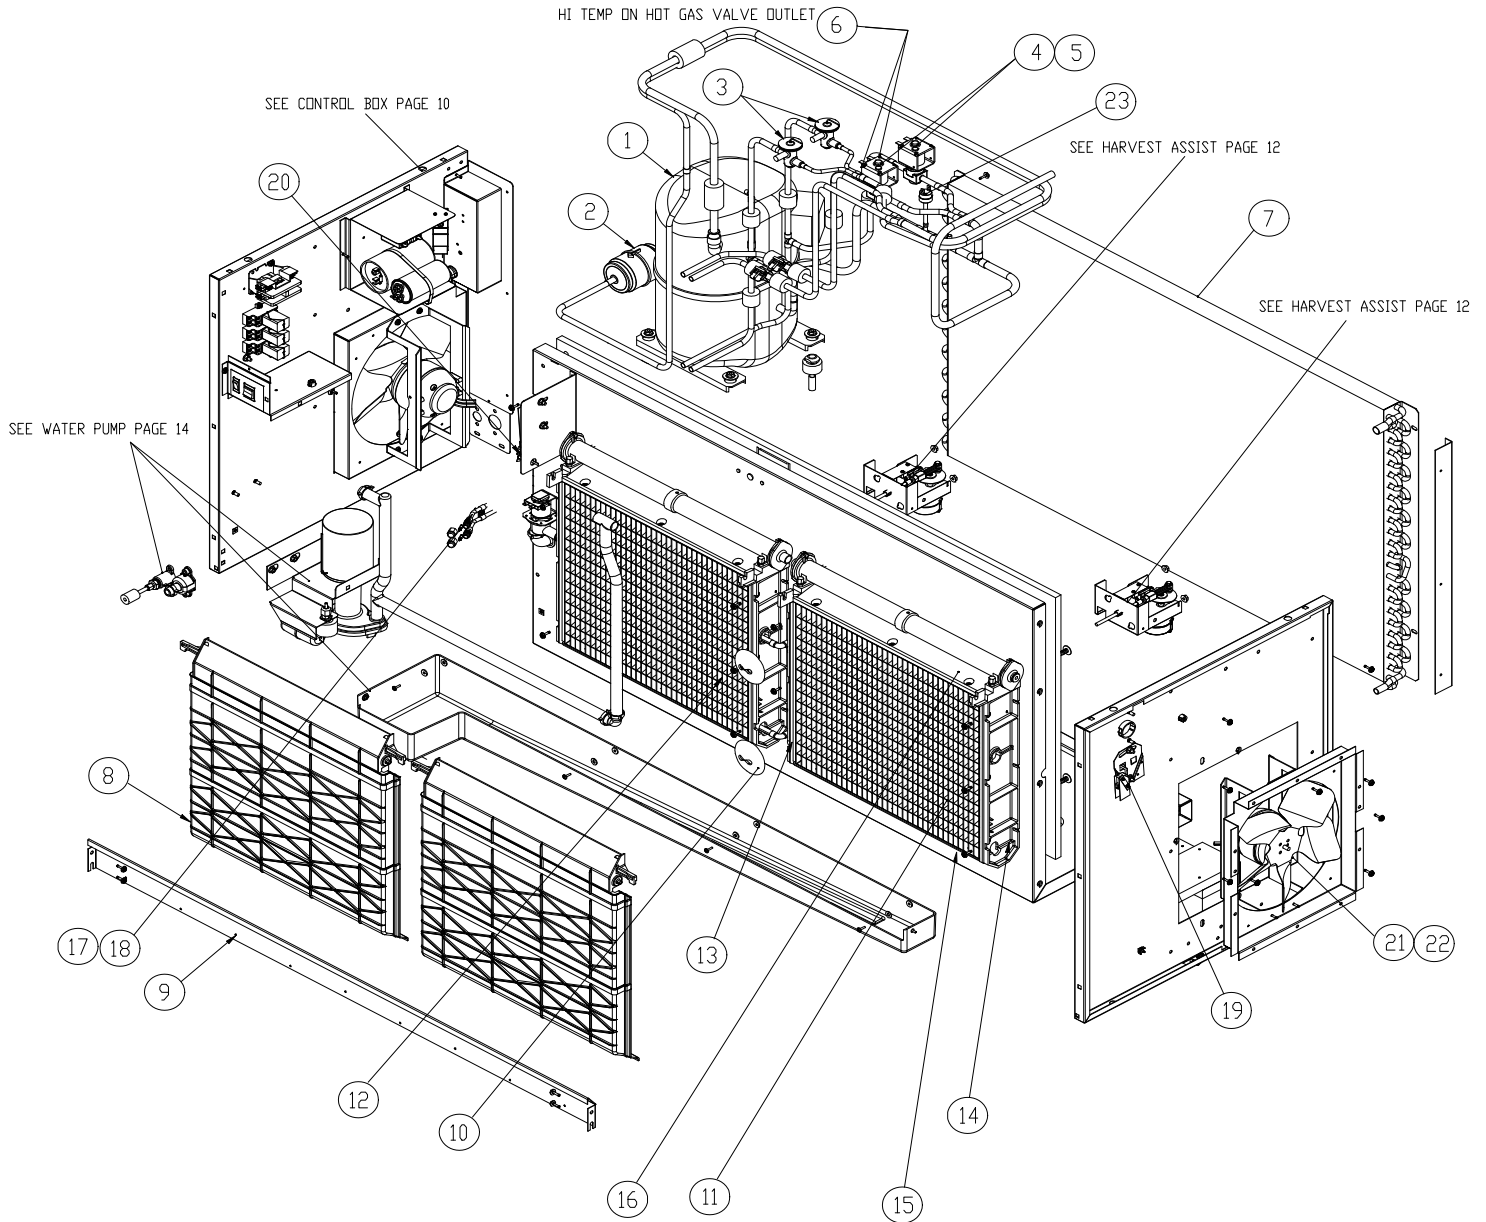

The ICE1406A6 is a new model, reference the specific model number to insure that the correct components are ordered.

● The ICE1406A6 begins with Serial Number 1410128001427 and ends with Serial Number 15081280014733

● The ICE1406A7 is a new model, reference the specific model number to insure that the correct components are ordered.

● The ICE1406A7 begins with Serial Number 15081280014734

The ICE1406R7 is a new model, reference the specific model number to insure that the correct components are ordered.

The ICE1406R7 begins with Serial Number 15121280013494