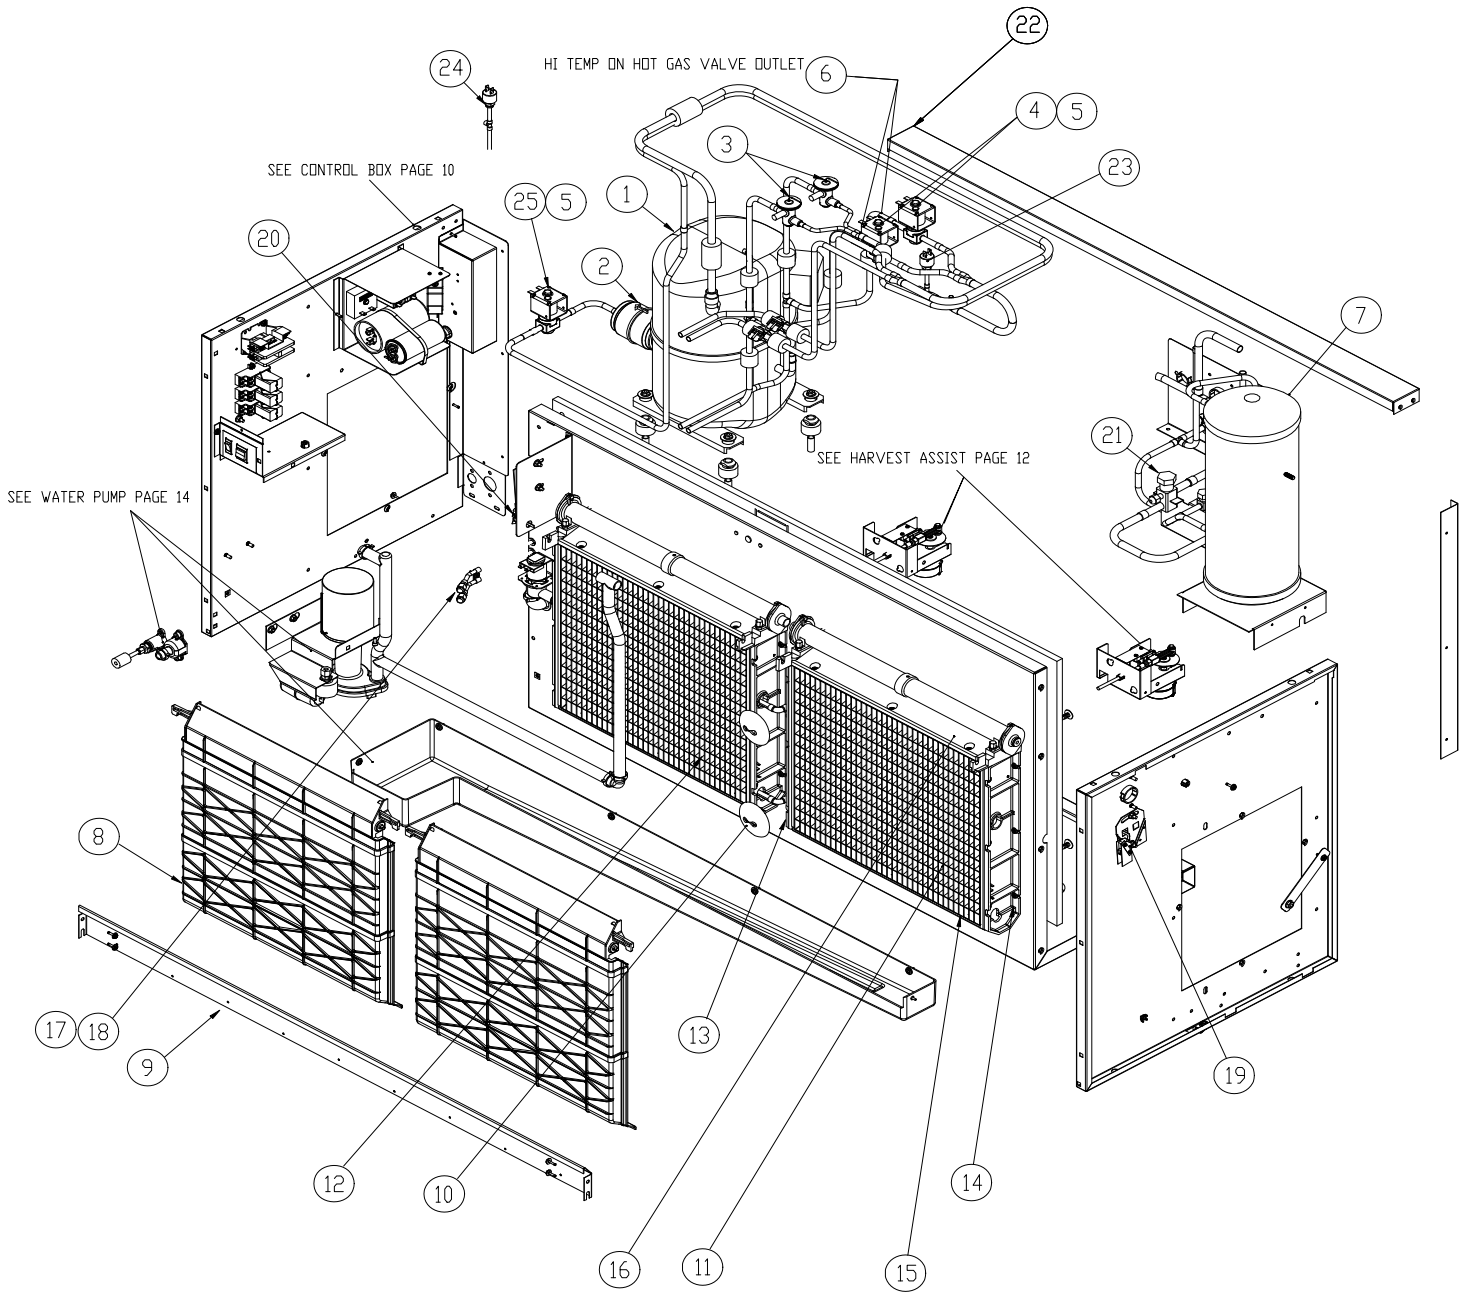

The ICE1406R7 is a new model, reference the specific model number to insure that the correct components are ordered. The ICE1406R7 begins with Serial Number 15121280013494

Item No.	Model Number				Description
	ICE1406R	ICE1405R	ICE1407R	ICE1406R7	
1	9181111-11	9181094-12	9181111-12	9181152-11	Compressor (RED is NLA-See Notes Below)
2	9151163-02	9151163-02	9151163-02	9151163-02	Filter Drier
3	9151150-101	9151150-101	9151150-101	9151150-101	Expansion Valve, (Includes Valve, Insulation & Bulb Strap)
4	9151123-02	9151123-02	9151123-02	9151123-02	Hot Gas Valve Body
5	9151123-04	9151123-04	9151123-04	9151123-04	Hot Gas Valve Coil
6	9041098-01	9041098-01	9041098-01	9041098-01	High Temperature Safety Control
7	9151060-01	9151060-01	9151060-01	9151060-01	Receiver
8	9051154-14	9051154-14	9051154-14	9051154-14	Evaporator Splash Curtain
9	3013315-01	3013315-01	3013315-01	3013315-01	Ice Deflector
10	9051237-02	9051237-02	9051237-02	9051237-02	Washer Tube
11	2051237-81	2051237-81	2051237-81	2051237-81	Evaporator Right Side Full Cube
11	2051237-82	2051237-82	2051237-82	2051237-82	Evaporator Right Side Half Cube
12	2051238-81	2051238-81	2051238-81	2051238-81	Evapoartor Left Side Full Cube
12	2051238-82	2051238-82	2051238-82	2051238-82	Evapoartor Left Side Half Cube
13	9051540-03	9051540-03	9051540-03	9051540-03	Evaporator Left Side Mounting Panel
14	9051540-04	9051540-04	9051540-04	9051540-04	Evaporator Right Side Mounting Panel
15	9051135-04	9051135-04	9051135-04	9051135-04	Water Return
16	9051135-05	9051135-05	9051135-05	9051135-05	Spillway
17	9091086-02	9091086-02	9091086-02	9091086-02	Valve Core
18	9091086-03	9091086-03	9091086-03	9091086-03	Valve Cap
19	9101124-02	9101124-02	9101124-02	9101124-02	Bin Switch Right Side (Cut Arm)
20	9101124-02	9101124-02	9101124-02	9101124-02	Bin Switch Left Side (Cut Arm)
21	9091143-02	9091143-02	9091143-02	9091143-02	Remote Shut-Off Valve (Large)
	9091143-01	9091143-01	9091143-01	9091143-01	Remote Shut-Off Valve (Small)
22	3013316-01	3013316-01	3013316-01	3013316-01	Rear Brace
23	9041091-01	9041091-01	9041091-01	9041091-01	High Pressure Control
24	9041092-02	9041092-02	9041092-02	9041092-02	Pump Down Control
25	9151123-02	9151123-02	9151123-02	9151123-02	Liquid Line Solenoid
	9091001-12	9091001-12	9091001-12	9091001-12	1/2 Inch Coupling (Not Shown)
	9091001-11	9091001-11	9091001-11	9091001-11	3/8 Inch Coupling (Not Shown)
	9151139-01	9151139-01	9151139-01	9151139-01	Check Valve (Not Shown)