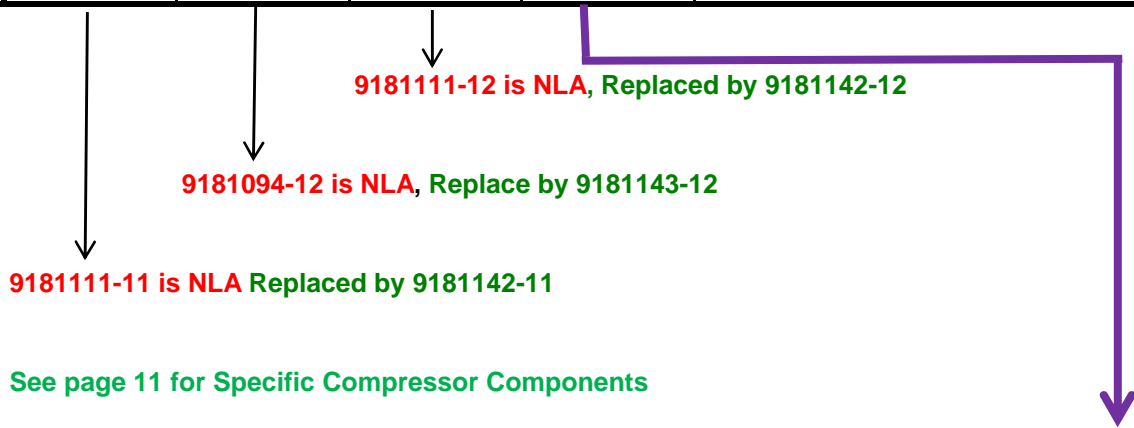

Item No.	Model Number				Description
	ICE1406R	ICE1405R	ICE1407R	ICE1406R7	
1	9181111-11	9181094-12	9181111-12	9181152-11	Compressor (RED is NLA-See Notes Below)
2	9151163-02	9151163-02	9151163-02	9151163-02	Filter Drier
3	9151150-101	9151150-101	9151150-101	9151150-101	Expansion Valve, (Includes Valve, Insulation & Bulb Strap)
4	9151123-02	9151123-02	9151123-02	9151123-02	Hot Gas Valve Body
5	9151123-04	9151123-04	9151123-04	9151123-04	Hot Gas Valve Coil
6	9041098-01	9041098-01	9041098-01	9041098-01	High Temperature Safety Control
7	9151060-01	9151060-01	9151060-01	9151060-01	Receiver
8	9051154-14	9051154-14	9051154-14	9051154-14	Evaporator Splash Curtain
9	3013315-01	3013315-01	3013315-01	3013315-01	Ice Deflector
10	9051237-02	9051237-02	9051237-02	9051237-02	Washer Tube
11	2051237-81	2051237-81	2051237-81	2051237-81	Evaporator Right Side Full Cube
11	2051237-82	2051237-82	2051237-82	2051237-82	Evaporator Right Side Half Cube
12	2051238-81	2051238-81	2051238-81	2051238-81	Evapoartor Left Side Full Cube
12	2051238-82	2051238-82	2051238-82	2051238-82	Evapoartor Left Side Half Cube
13	9051540-03	9051540-03	9051540-03	9051540-03	Evaporator Left Side Mounting Panel
14	9051540-04	9051540-04	9051540-04	9051540-04	Evaporator Right Side Mounting Panel
15	9051135-04	9051135-04	9051135-04	9051135-04	Water Return
16	9051135-05	9051135-05	9051135-05	9051135-05	Spillway
17	9091086-02	9091086-02	9091086-02	9091086-02	Valve Core
18	9091086-03	9091086-03	9091086-03	9091086-03	Valve Cap
19	9101124-02	9101124-02	9101124-02	9101124-02	Bin Switch Right Side (Cut Arm)
20	9101124-02	9101124-02	9101124-02	9101124-02	Bin Switch Left Side (Cut Arm)
21	9091143-02	9091143-02	9091143-02	9091143-02	Remote Shut-Off Valve (Large)
	9091143-01	9091143-01	9091143-01	9091143-01	Remote Shut-Off Valve (Small)
22	3013316-01	3013316-01	3013316-01	3013316-01	Rear Brace
23	9041091-01	9041091-01	9041091-01	9041091-01	High Pressure Control
24	9041092-02	9041092-02	9041092-02	9041092-02	Pump Down Control
25	9151123-02	9151123-02	9151123-02	9151123-02	Liquid Line Solenoid
	9091001-12	9091001-12	9091001-12	9091001-12	1/2 Inch Coupling (Not Shown)
	9091001-11	9091001-11	9091001-11	9091001-11	3/8 Inch Coupling (Not Shown)
	9151139-01	9151139-01	9151139-01	9151139-01	Check Valve (Not Shown)

The ICE1406R7 is a new model, reference the specific model number to insure that the correct components are ordered.
The ICE1406R7 begins with Serial Number 15121280013494