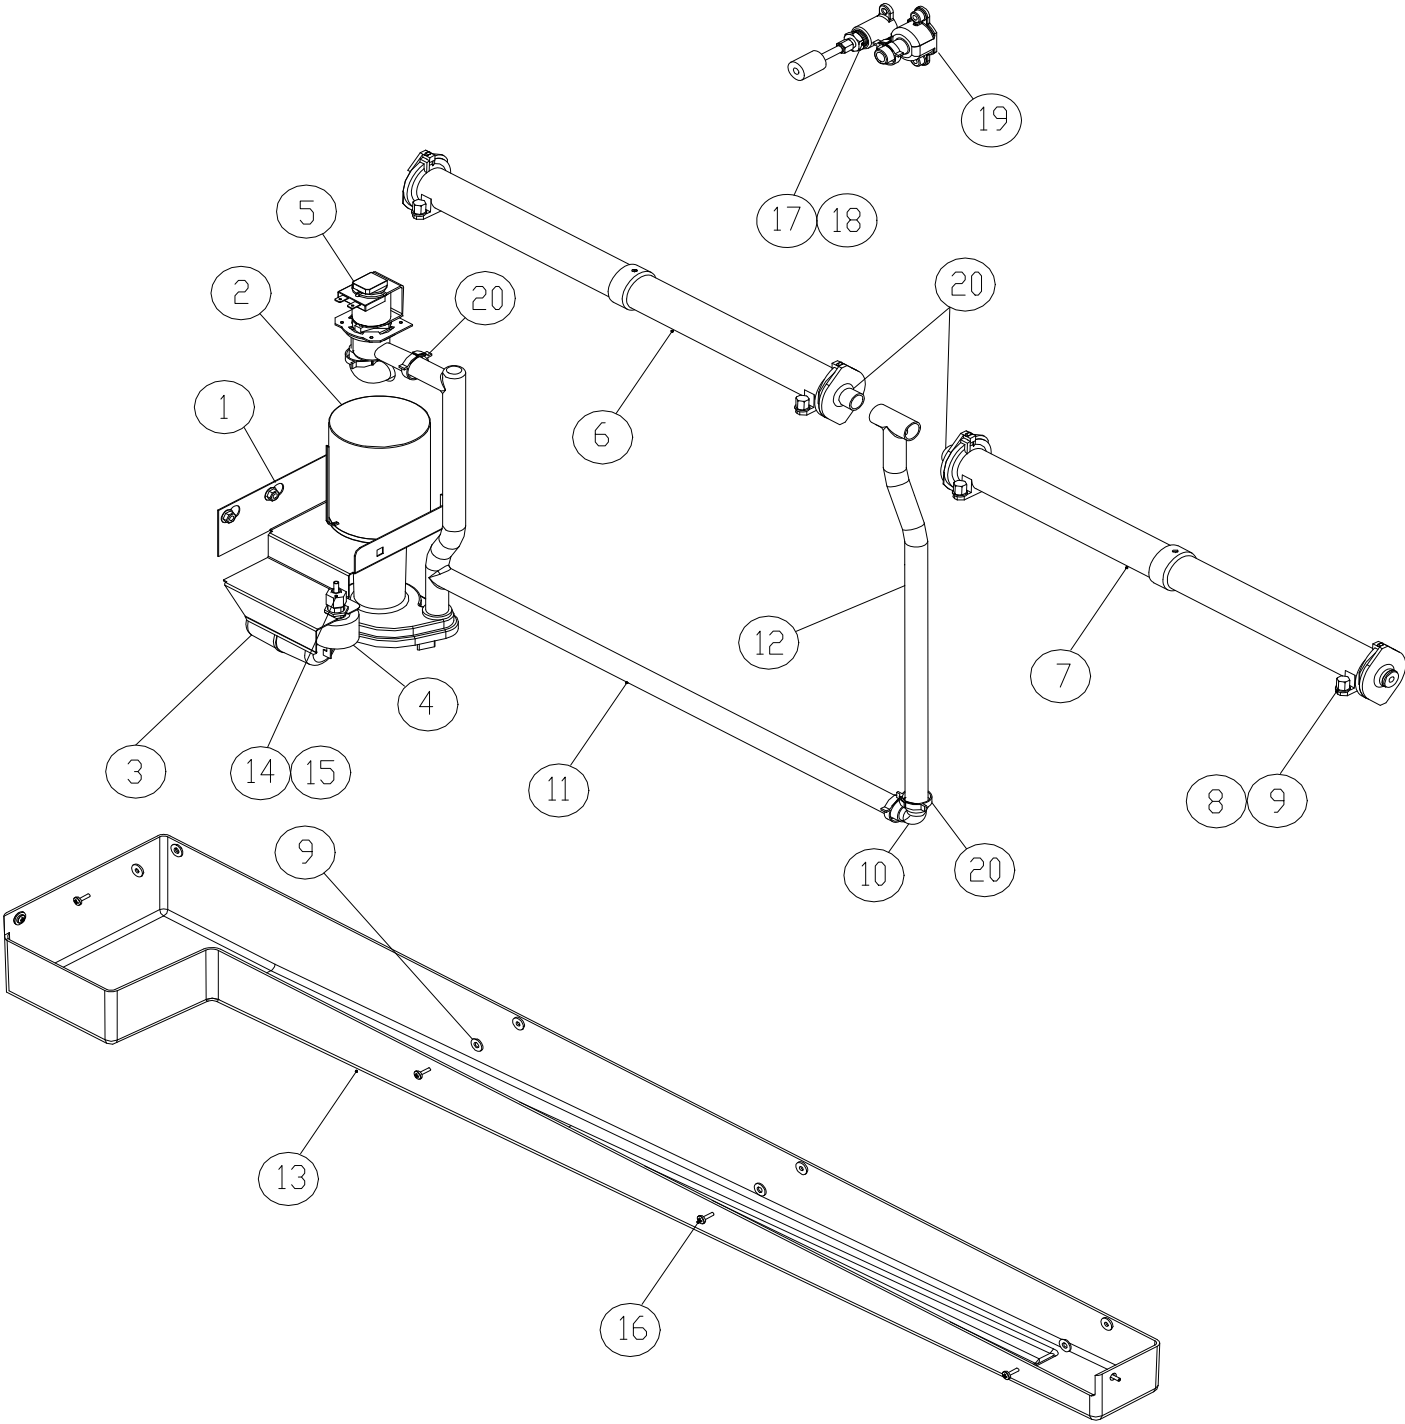

ICE Series Service Parts

Water Pump/Float

The **ICE1406A6** is a **new model**, reference the specific model number to insure that the correct components are ordered.

The **ICE1406R7** is a **new model**, reference the specific model number to insure that the correct components are ordered.

Item No.	Model Number					Description
	ICE1406	ICE1406A6	ICE1405	ICE1407	ICE1407R7	
1	3013310-01	3013310-01	3013310-01	3013310-01	3013310-01	Water Pump Bracket
2	9161079-06	9161079-06	9161079-06	9161079-06	9161079-06	Water Pump
3	9131111-102	9131111-102	9131111-102	9131111-102	9131111-102	Float, Includes fittings.
4	9131026-02	9131026-02	9131026-02	9131026-02	9131026-02	Float Deflector
5	9041105-03	9041105-03	9041105-03	9041105-03	9041105-03	Purge Valve (Replaces 9041086)
6	2041338-02	2041338-02	2041338-02	2041338-02	2041338-02	Water Distribution Tube Left
7	2041338-01	2041338-01	2041338-01	2041338-01	2041338-01	Water Distribution Tube Right
8	9031122-01	9031122-01	9031122-01	9031122-01	9031122-01	Thumb Screw
9	9031004-19	9031004-19	9031004-19	9031004-19	9031004-19	Washer
10	9091052-01	9091052-01	9091052-01	9091052-01	9091052-01	Elbow
11	9051543-01	9051543-01	9051543-01	9051543-01	9051543-01	Water Pump Tube (Water Pump/Purge Valve)
12	9051546-01	9051546-01	9051546-01	9051546-01	9051546-01	Water Pump Tube (Water Distribution Tube)
13	9051544-01	9051544-01	9051544-01	9051544-01	9051544-01	Water Trough
14	3032898-26	3032898-26	3032898-26	3032898-26	3032898-26	Water Inlet Tubing (34.00 inches long)
15	9091081-01	9091081-01	9091081-01	9091081-01	9091081-01	Sleeve
	9091080-01	9091080-01	9091080-01	9091080-01	9091080-01	Barrel Fitting
16	9031046-24	9031046-24	9031046-24	9031046-24	9031046-24	Water Trough Screw
17	9091074-01	9091074-01	9091074-01	9091074-01	9091074-01	Drap Adapter
18	9091083-01	9091083-01	9091083-01	9091083-01	9091083-01	Water Inlet Fitting
	9091083-01	9091083-01	9091083-01	9091083-01	9091083-01	Water Inlet Fitting Nut
19	9091140-01	9091140-01	9091140-01	9091140-01	9091140-01	Drain Fitting
20	9021010-04	9021010-04	9021010-04	9021010-04	9021010-04	Clamp

•The **ICE1406A6** begins with Serial Number 14101280011427 and ends with Serial Number 15081280014733

•The **ICE1406A7** is a **new model**, reference the specific model number to insure that the correct components are ordered.

•The **ICE1406A7** begins with **Serial Number 15081280014734 (Compressor Relay Wire Change Terminal 5)**

The **ICE1406R7** is a **new model**, reference the specific model number to insure that the correct components are ordered.

The **ICE1406R7** begins with **Serial Number 15121280013494**