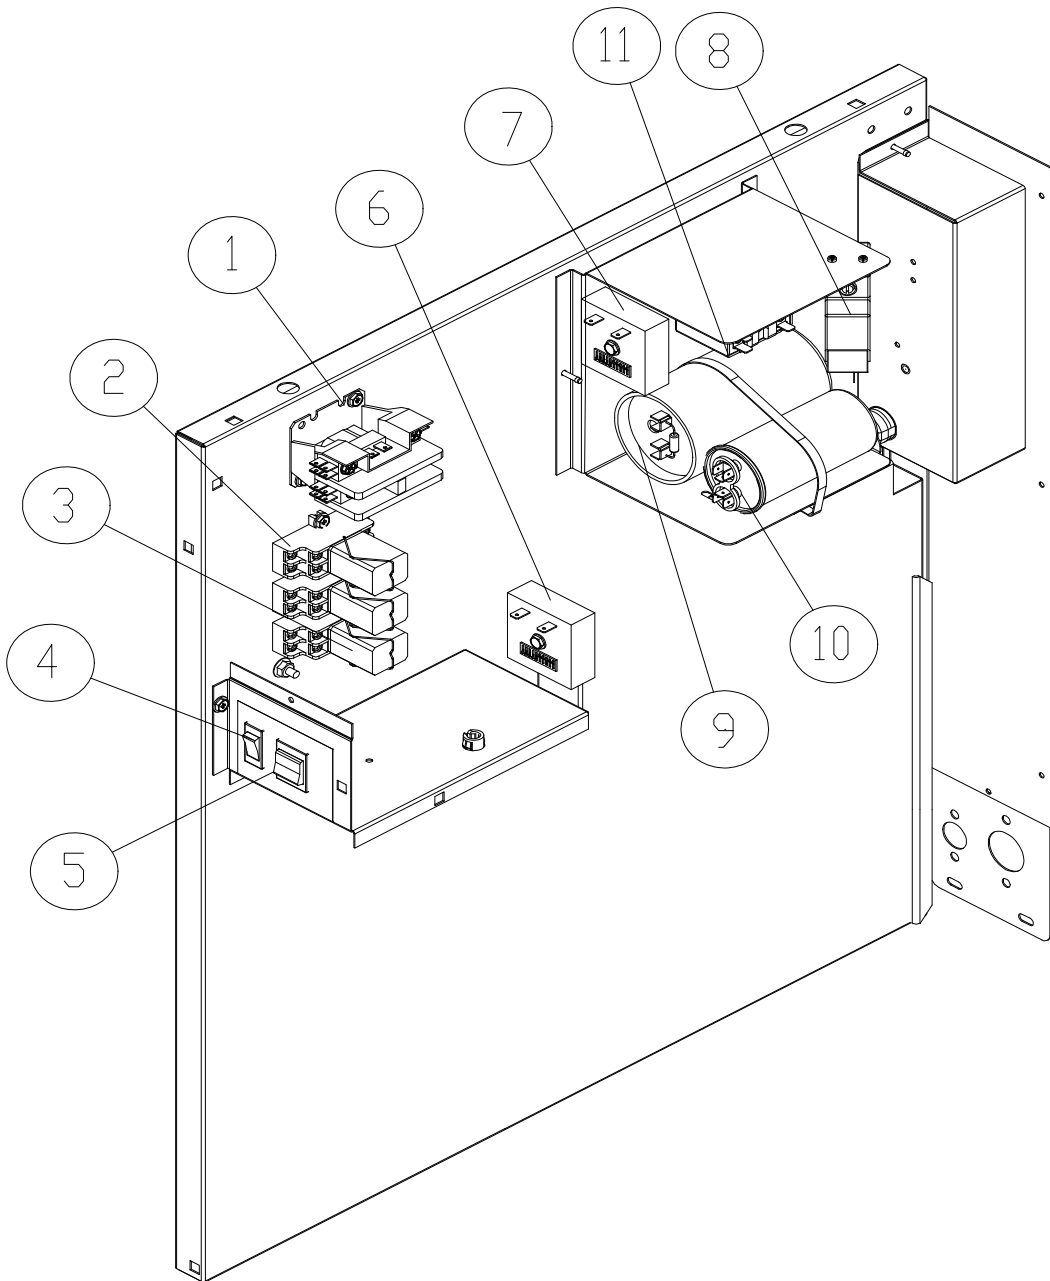

The ICE1406A6 is a **new model**, reference the specific model number to insure that the correct components are ordered.

The ICE1406A7 is a **new model**, reference the specific model number to insure that the correct components are ordered.

The ICE1406R7 is a **new model**, reference the specific model number to insure that the correct components are ordered.

Note: The ICE1406A6 uses 5 ea. 9101084-02 Control Relays.

The ICE1406A6 is a **new model**, reference the specific model number to insure that the correct components are ordered.
The ICE1406A6 begins with Serial Number 14101280011427

Note: The ICE1406A7 uses 5 ea. 9101084-02 Control Relays.

The ICE1406A7 is a **new model**, reference the specific model number to insure that the correct components are ordered.
The ICE1406A7 begins with Serial Number 15081280014734

Note: The ICE1406R7 uses 6 ea. 9101084-02 Control Relays.

The ICE1406R7 is a **new model**, reference the specific model number to insure that the correct components are ordered.
The ICE1406R7 begins with Serial Number 15121280013494