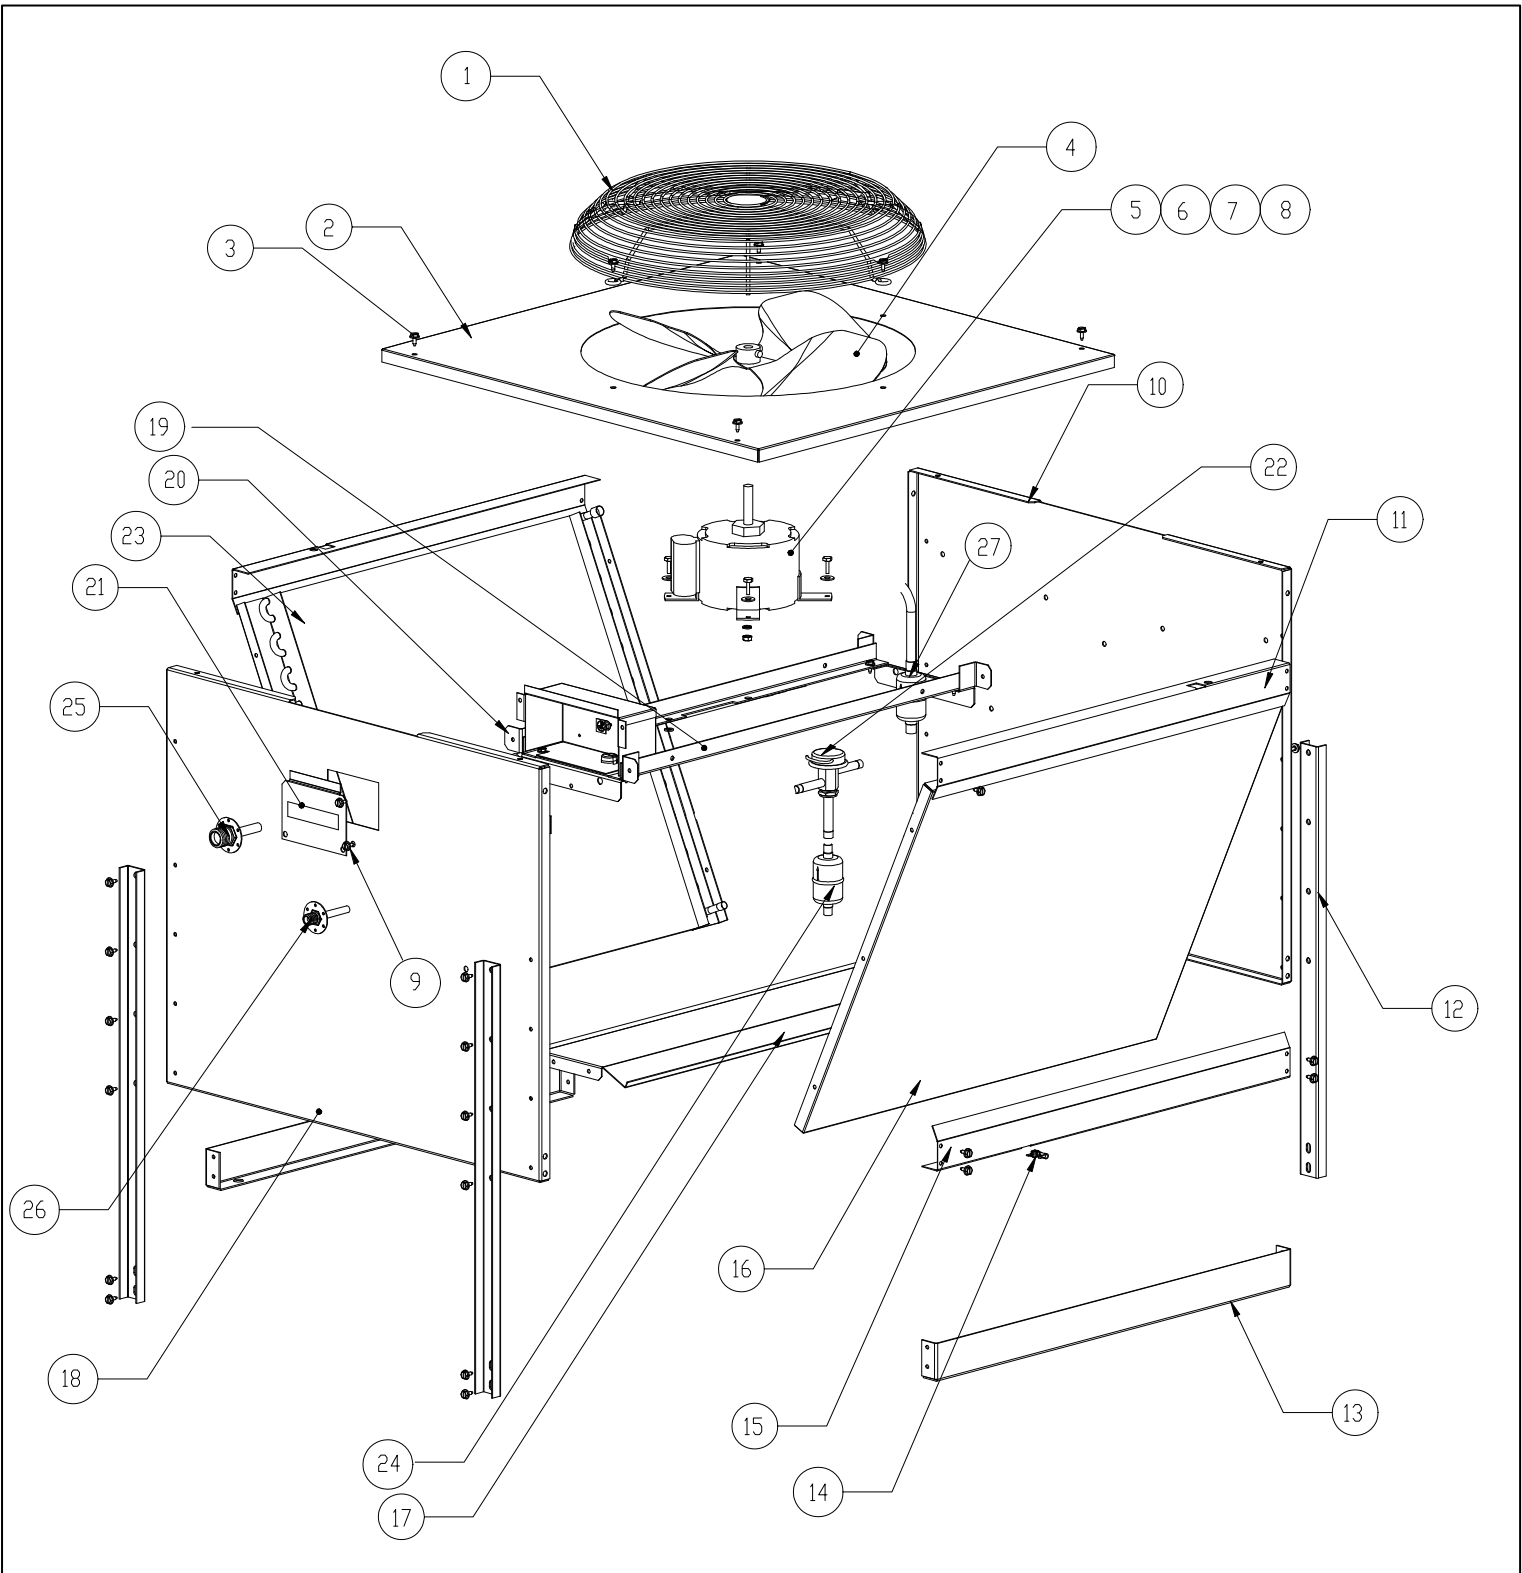

ICE0500R	ICE0600R	ICE0800R ICE1000R	ICE1400R4/5/6/7 ICE1506R3	ICE1800R4 ICE2100R4

Item	VRC1001	VRC1061	VRC2061	VRC2661	VRC5061	Description
1	9131452-01	9131452-01	9131452-01	9131452-01	9131460-01	Fan Guard
2	3013222-01	3013222-01	3013222-01	3013222-01	3013303-01	Top Panel
3	9031019-04	9031019-04	9031019-04	9031019-04	9031019-04	1/4-20 x 1/2 Screw
4	9131451-01	9131451-01	9131451-01	9131451-01	9131461-01	Fan Blade
5	9161117-02	9161117-01	9161117-01	9161117-01	9161118-01	Fan Motor
6	9031001-02	9031001-02	9031001-02	9031001-02	9031001-02	1/4-20 x 3/4 Cap Screw
7	9031003-01	9031003-01	9031003-01	9031003-01	9031003-01	Flat Washer
8	9031118-02	9031118-02	9031118-02	9031118-02	9031118-02	Flanged Lock Nut
9	9031019-04	9031019-04	9031019-04	9031019-04	9031019-04	1/4-20 x 1/2 Screw
10	3013224-01	3013224-01	3013224-01	3013224-01	3013224-01	Rear Panel
11	3013226-01	3013226-01	3013226-01	3013226-01	3013305-01	Brace
12	3013227-01	3013227-01	3013227-01	3013227-01	3013227-01	Leg
13	3013228-01	3013228-01	3013228-01	3013228-01	3013306-01	Leg Brace
14	N/A	N/A	N/A	N/A	N/A	T-Nut-Shipping Only
15	3013226-01	3013226-01	3013226-01	3013226-01	3013305-01	Brace
16	3013232-01	3013232-01	N/A	N/A	N/A	Cover Panel
17	3013225-01	3013225-01	3013225-01	3013225-01	3013304-01	Center Panel
18	3013223-01	3013223-01	3013223-01	3013223-01	3013223-01	Front Panel
19	3013234-01	3013234-01	3013234-01	3013234-01	3013307-01	Motor Brace
20	3013233-01	3013233-01	3013233-01	3013233-01	3013233-01	Motor Brace Support
21	3013229-01	3013229-01	3013229-01	3013229-01	3013229-01	Junction Box Cover
22	9151027-07	9151027-06	9151027-07	9151027-07	9151027-07	Mixing Valve
23	9141135-01	9141135-01	9141135-01	9141136-01	9141137-01	Condenser
24	9151143-01	9151143-01	9151143-01	9151143-01	9151143-01	Filter
25	9091001-12	9091001-12	9091001-12	9091001-12	9091001-12	1/2 Coupling
26	9091001-11	9091001-11	9091001-11	9091001-11	9091001-11	3/8 Coupling
27	9151143-02	9151143-02	9151143-02	9151143-02	9151143-02	Filter