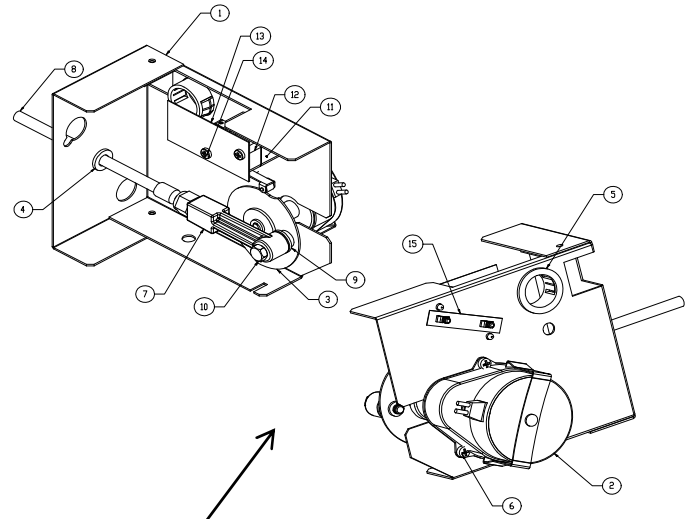

ICE Series Service Parts

Harvest Assist

The **ICE1406A6** is a **new model**, reference the specific model number to insure that the correct components are ordered.

The **ICE1406R7** is a **new model**, reference the specific model number to insure that the correct components are ordered.

Model Number					
ICE1406	ICE1406A6	ICE1405	ICE1407	ICE1406R7	Description
	1051210-02			2062327-01	Complete Assembly-160 Degree Cam-Left and Right Side
	2061962-02S				No Longer Available
1051210-02		1051210-02	1051210-02		Complete Assembly-Right Side
2061962-02S		2061962-02S	2061962-02S		No Longer Available
1051210-02		1051210-02	1051210-02		Complete Assembly-Right Side Remote Only
2061962-10S		2061962-10S	2061962-10S		No Longer Available-Secondary-Right Side Remote Only
1051210-03		1051210-03	1051210-03		Complete Assembly-Secondary-Left Side
2061962-03S		2061962-03S	2061962-03S		No Longer Available-Secondary-Left Side

The **ICE1406A6** is a **new model**, reference the specific model number to insure that the correct components are ordered.

The **ICE1406A6** begins with Serial Number **14101280011427**