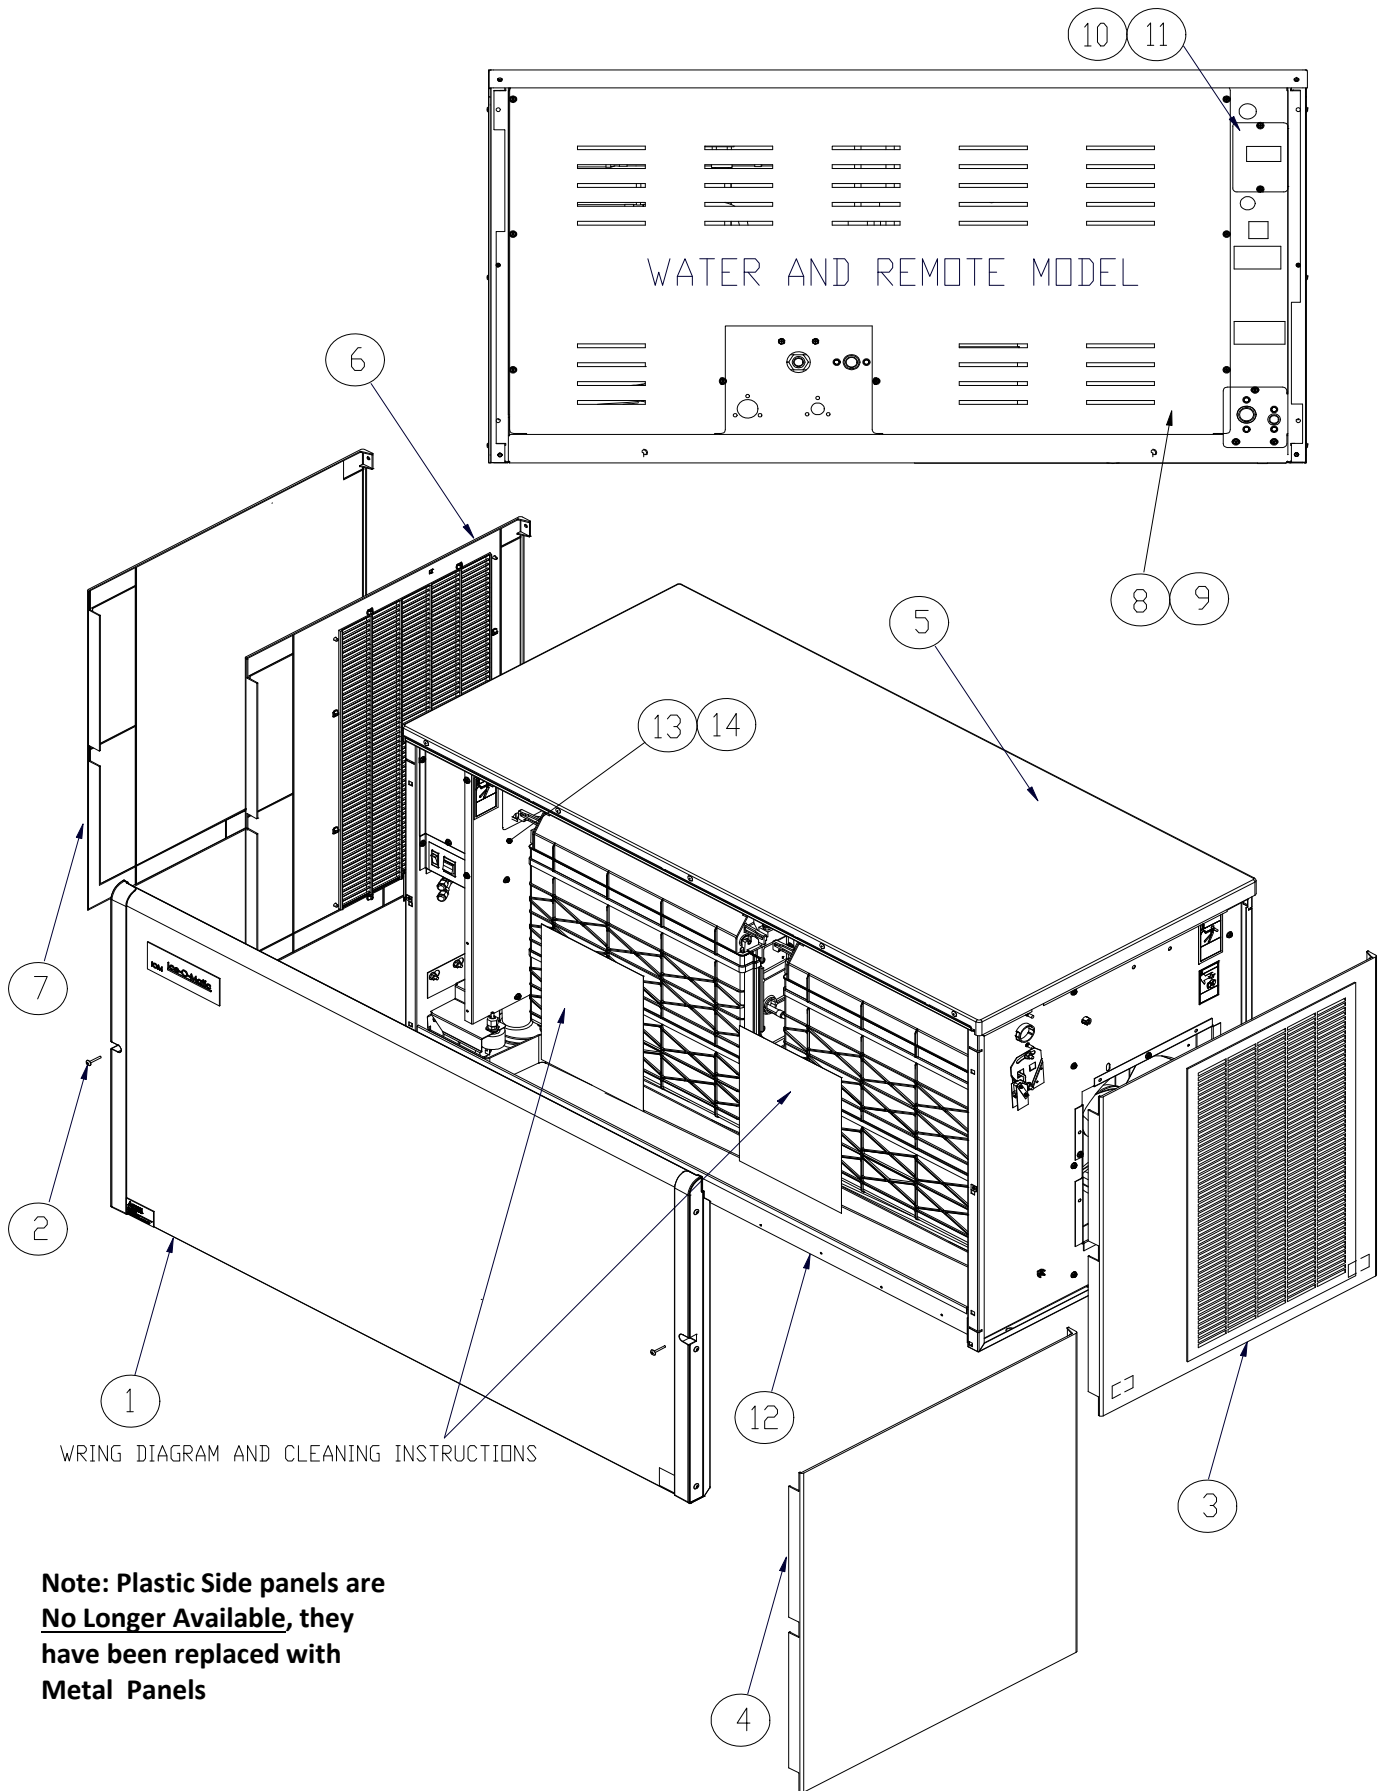

The ICE1406A6 is a new model, reference the specific model number to insure that the correct components are ordered.

Note: Plastic Side panels are No Longer Available, they have been replaced with Metal Panels

Item No.	Model Number					Description
	ICE1406A	ICE1406	ICE1405	ICE1407	ICE1406R7	
1	2031511-03S	2031511-03S	2031511-03S	2031511-03S	2031511-03S	Front Panel
	9051562-03	9051562-03	9051562-03	9051562-03	9051562-03	Front Panel End Cap, Right Hand
	9051562-04	9051562-04	9051562-04	9051562-04	9051562-04	Front Panel End Cap, Left Hand
2	9031098-04	9031098-04	9031098-04	9031098-04	9031098-04	Front Panel Screws
3	2101483-02S	2101483-02S	2101483-02S	2101483-02S	2101483-02S	Right Side Panel-Air Cooled Only (Metal)
4	NA	3021969-02	3021969-02	3021969-02	3021969-02	Right Side Panel-Water Cooled and Remote (Metal)
5	2101430-01S	2101430-01S	2101430-01S	2101430-01S	2101430-01S	Top Panel
6	2101483-04S	2101483-04S	2101483-04S	2101483-04S	2101483-04S	Left Side Panel-Air Cooled Only (Metal)
7	NA	3021969-02	3021969-02	3021969-02	3021969-02	Left Side Panel-Water Cooled and Remote (Metal)
8	NA	3021926-01	3021926-01	3021926-01	3021926-01	Rear Panel
9	9031046-01	9031046-01	9031046-01	9031046-01	9031046-01	Rear Cover Panel Screws
10	3013308-01	3013308-01	3013308-01	3013308-01	3013308-01	Junction Box Cover
11	9031046-01	9031046-01	9031046-01	9031046-01	9031046-01	Junction Box Cover Screws
12	3013315-01	3013315-01	3013315-01	3013315-01	3013315-01	Ice Deflector
13	3013294-01	3013294-01	3013294-01	3013294-01	3013294-01	Control Box Top Cover
14	3013293-01	3013293-01	3013293-01	3013293-01	3013293-01	Control Box Side Cover
15	N/A	N/A	3012931-02	N/A	N/A	Machine Compartment Cover

•The **ICE1406A6** begins with Serial Number **1410128001427** and ends with Serial Number **15081280014733**

- •The **ICE1406A7** is a **new model**, reference the specific model number to insure that the correct components are ordered.
- •The **ICE1406A7** begins with Serial Number **15081280014734 (Compressor Relay Wire Change Terminal 5)**

The **ICE1406R7** is a **new model**, reference the specific model number to insure that the correct components are ordered.

The **ICE1406R7** begins with Serial Number **15121280013494**