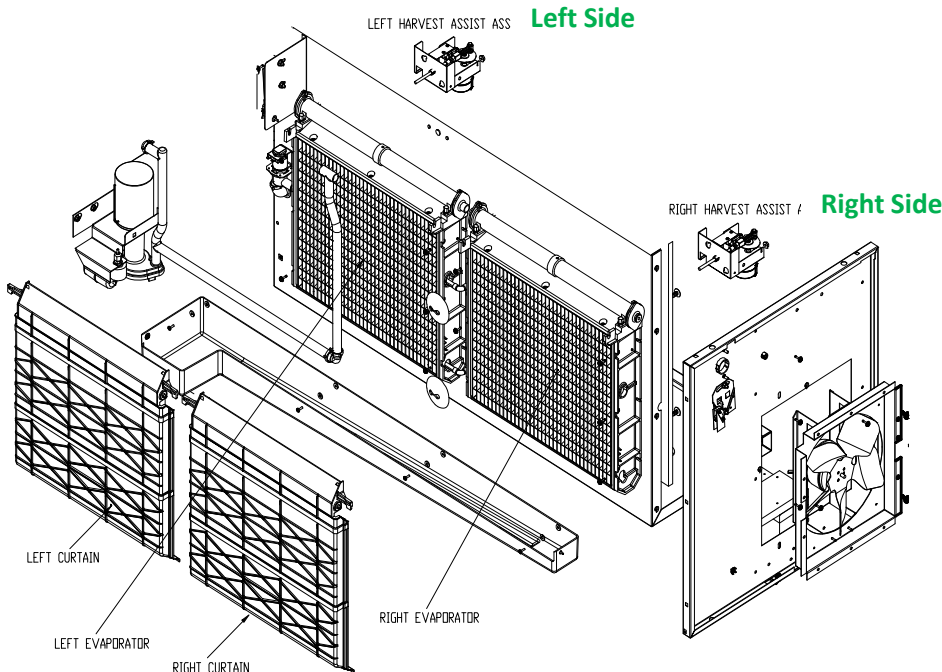

Note: The **ICE1406A6** and the **ICE1406R7** uses the **160 degree Cam** on the Left Side and Right Side, Reference the Parts Listing on above.

2061962-02S	No Longer Available
2061962-03S	No Longer Available
2061962-10S	No Longer Available