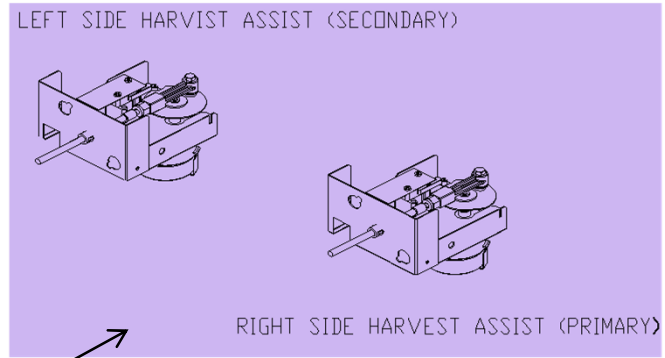

ICE Series Service Parts

Harvest Assist

The **ICE1406A6** is a **new model**, reference the specific model number to insure that the correct components are ordered.

The **ICE1406R7** is a **new model**, reference the specific model number to insure that the correct components are ordered.

Model Number					
ICE1406	ICE1406A6	ICE1405	ICE1407	ICE1406R7	Description
	1051210-02			2062327-01	Complete Assembly-160 Degree Cam-Left and Right Side
	2061962-02S				No Longer Available
1051210-02		1051210-02	1051210-02		Complete Assembly-Right Side
2061962-02S		2061962-02S	2061962-02S		No Longer Available
1051210-02		1051210-02	1051210-02		Complete Assembly-Right Side Remote Only
2061962-10S		2061962-10S	2061962-10S		No Longer Available-Secondary-Right Side Remote Only
1051210-03		1051210-03	1051210-03		Complete Assembly-Secondary-Left Side
2061962-03S		2061962-03S	2061962-03S		No Longer Available-Secondary-Left Side

The **ICE1406A6** is a **new model**, reference the specific model number to insure that the correct components are ordered.

The **ICE1406A6** begins with Serial Number **14101280011427**