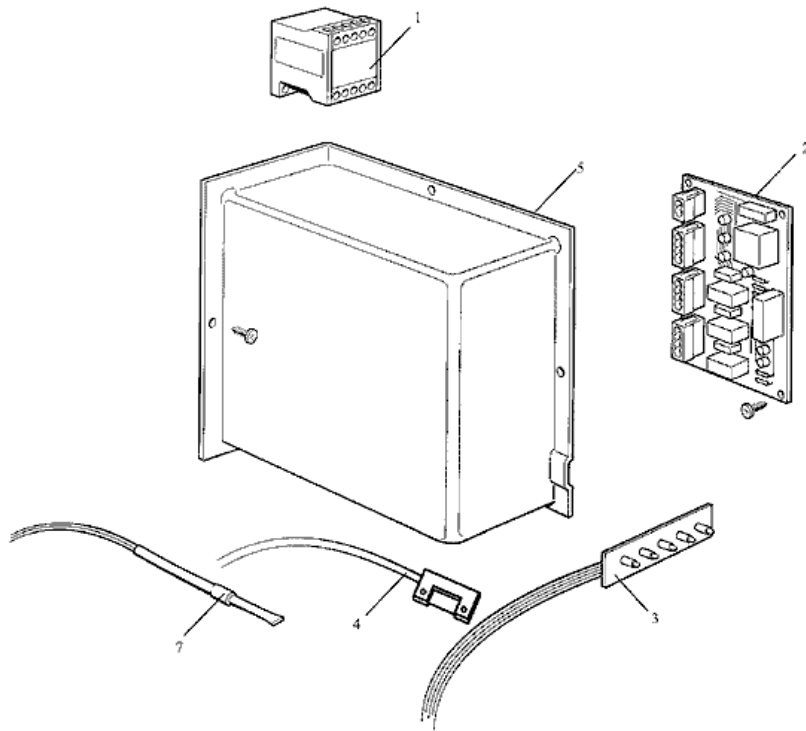

6 - P.C. BOARD AND SENSORS ASSY