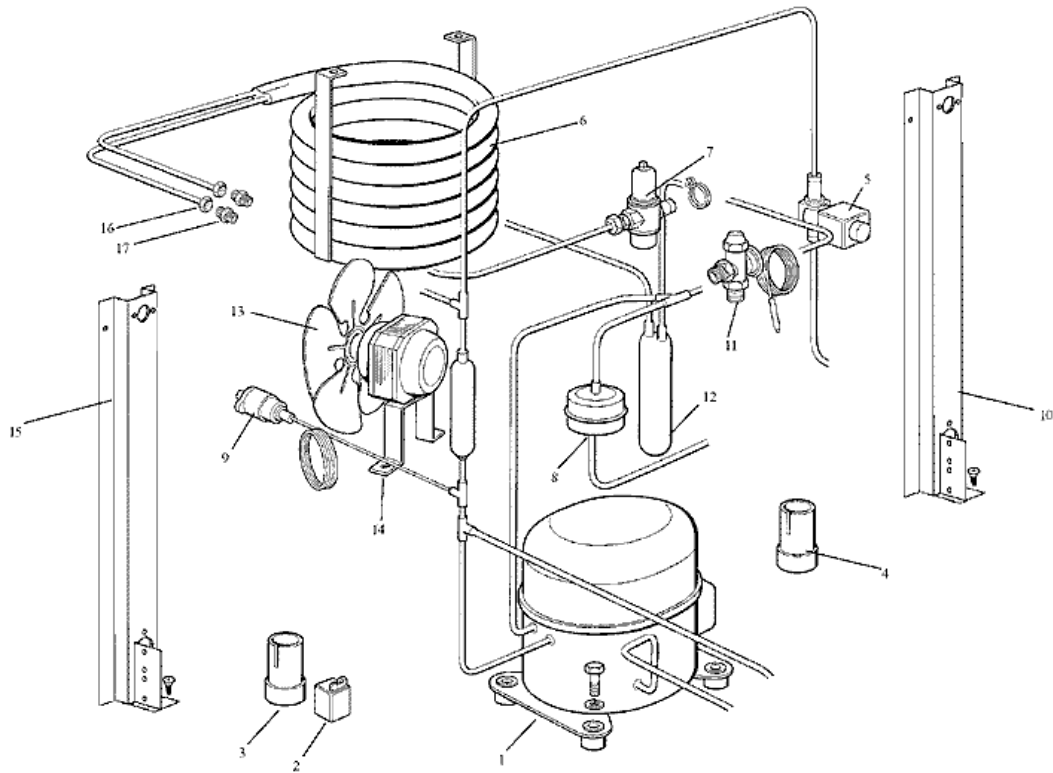

3 - REFRIGERANT SYSTEM WATER COOLED