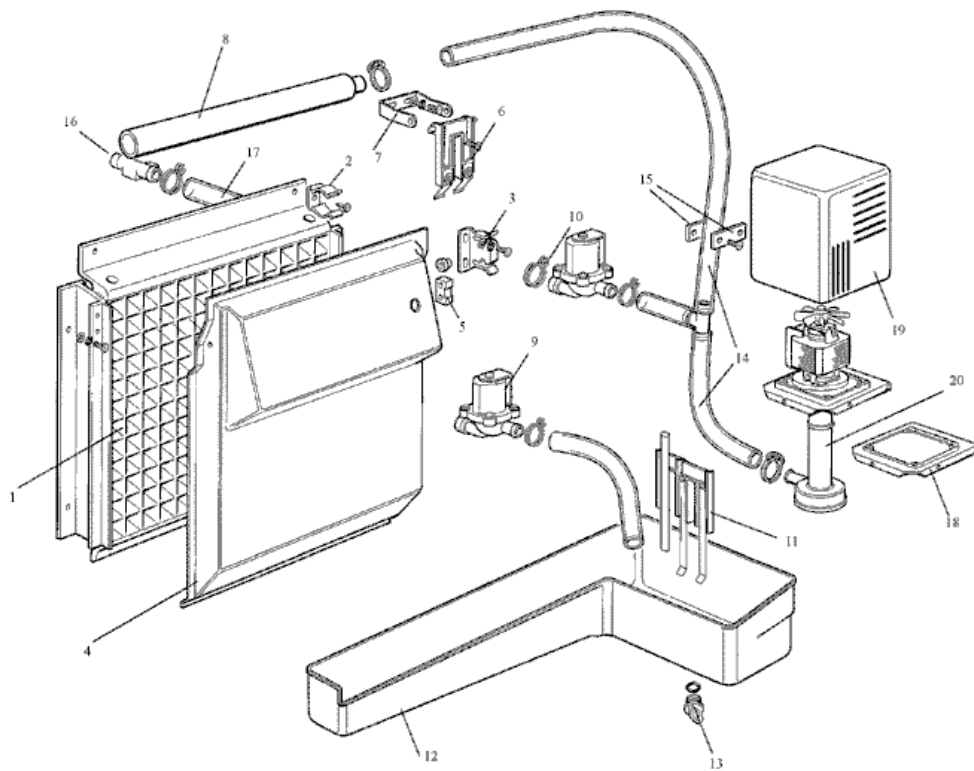

#### 4 - ICE MAKING SYSTEM (up to S.N. 00565)

POSITION	CODE	DESCRIPTION
0001	CM 81453592	EVAPORATOR ASSY - DICE
0001	CM 81453595	EVAPORATOR ASSY - HALF DICE
0002	CM 25474608	METAL CLIP
0003	CM 25726473	DEFLECTOR BRACKET
0004	CM 81453630	DEFLECTOR COVER
0005	CM 19355007	MAGNET
0006	CM 81453434	SENSOR, ICE THICKNESS
0007	CM 25725450	SENSOR SYST. BRKT
0008	CM 81453575	SPRAY TUBE
0009	650105 54	INLET VALVE - 230/50 - 60
0010	11000514 01	PURGE VALVE
0011	CM 81453590	SENSOR, WATER LEVEL
0012	CM 25820125	WATER SUMP
0013	CM 25730503	DRAIN PLUG
0013	CM 41020448	GASKET
0014	CM 81453698	TUBE, WATER
0015	CM 81453015	WATER FLOW ADJUSTER ASSY
0016	CM 25690807	DRAIN FITTING, WATER
0017	CM 25791643	TUBE
0018	CM 25725531	BRACKET, PUMP
0019	CM 81453627	WATER PUMP COVER
0020	620433 00	WATER PUMP 230/50
0020	620433 01	WATER PUMP 230/60