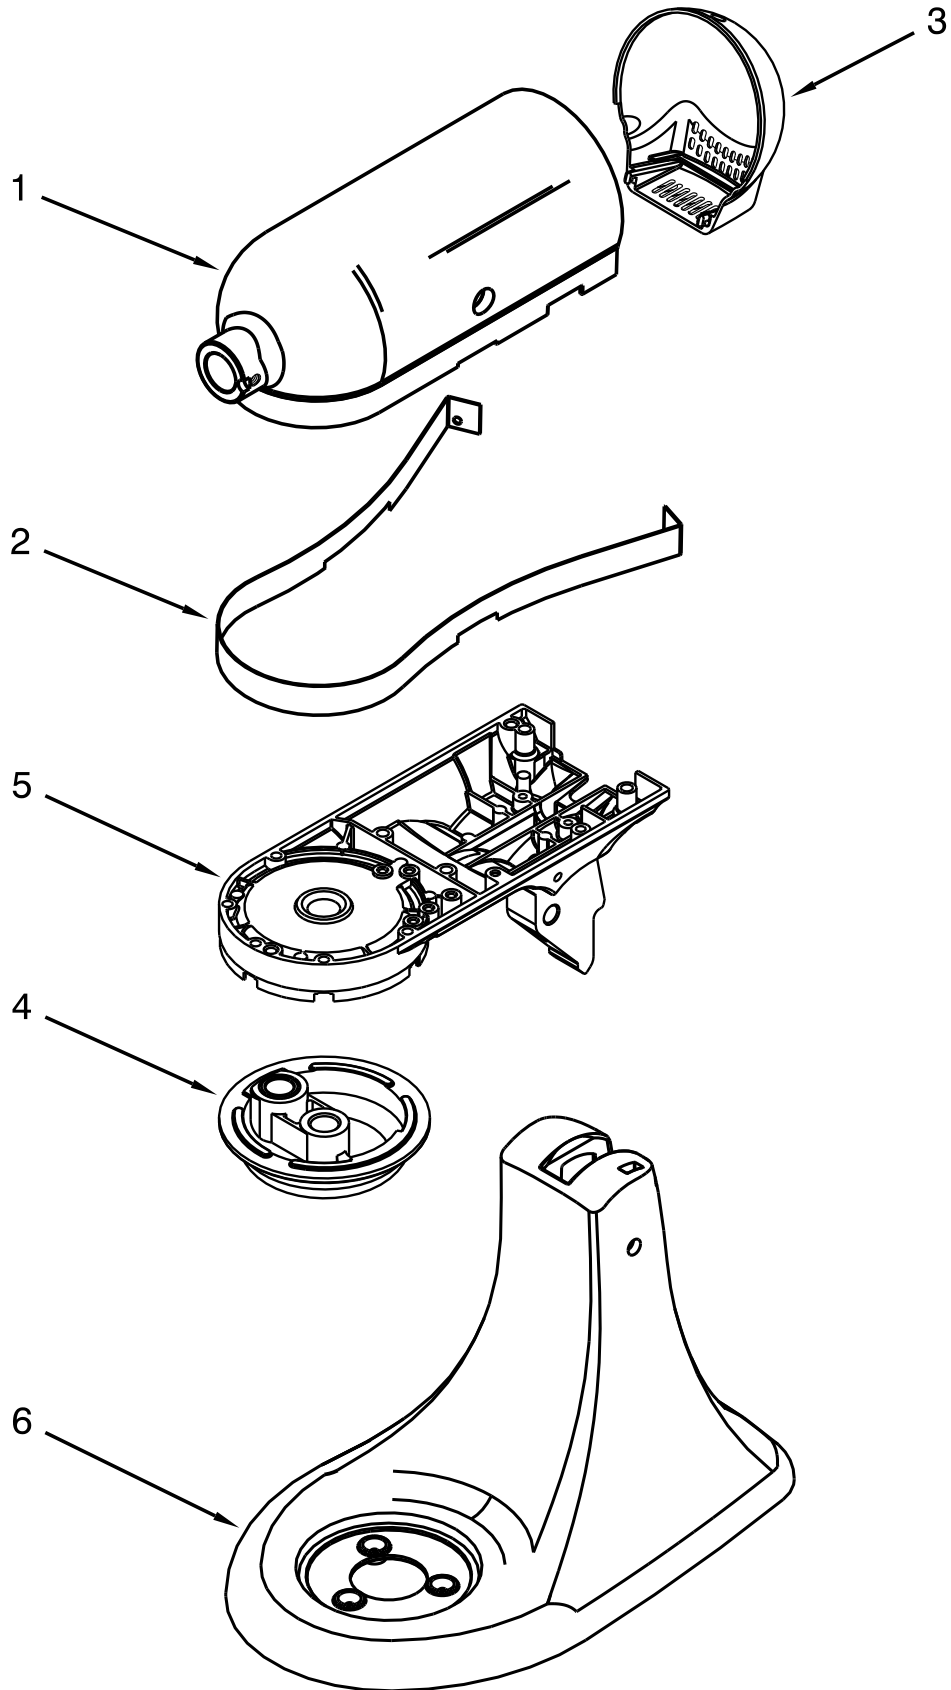

COLOR VARIATION PARTS