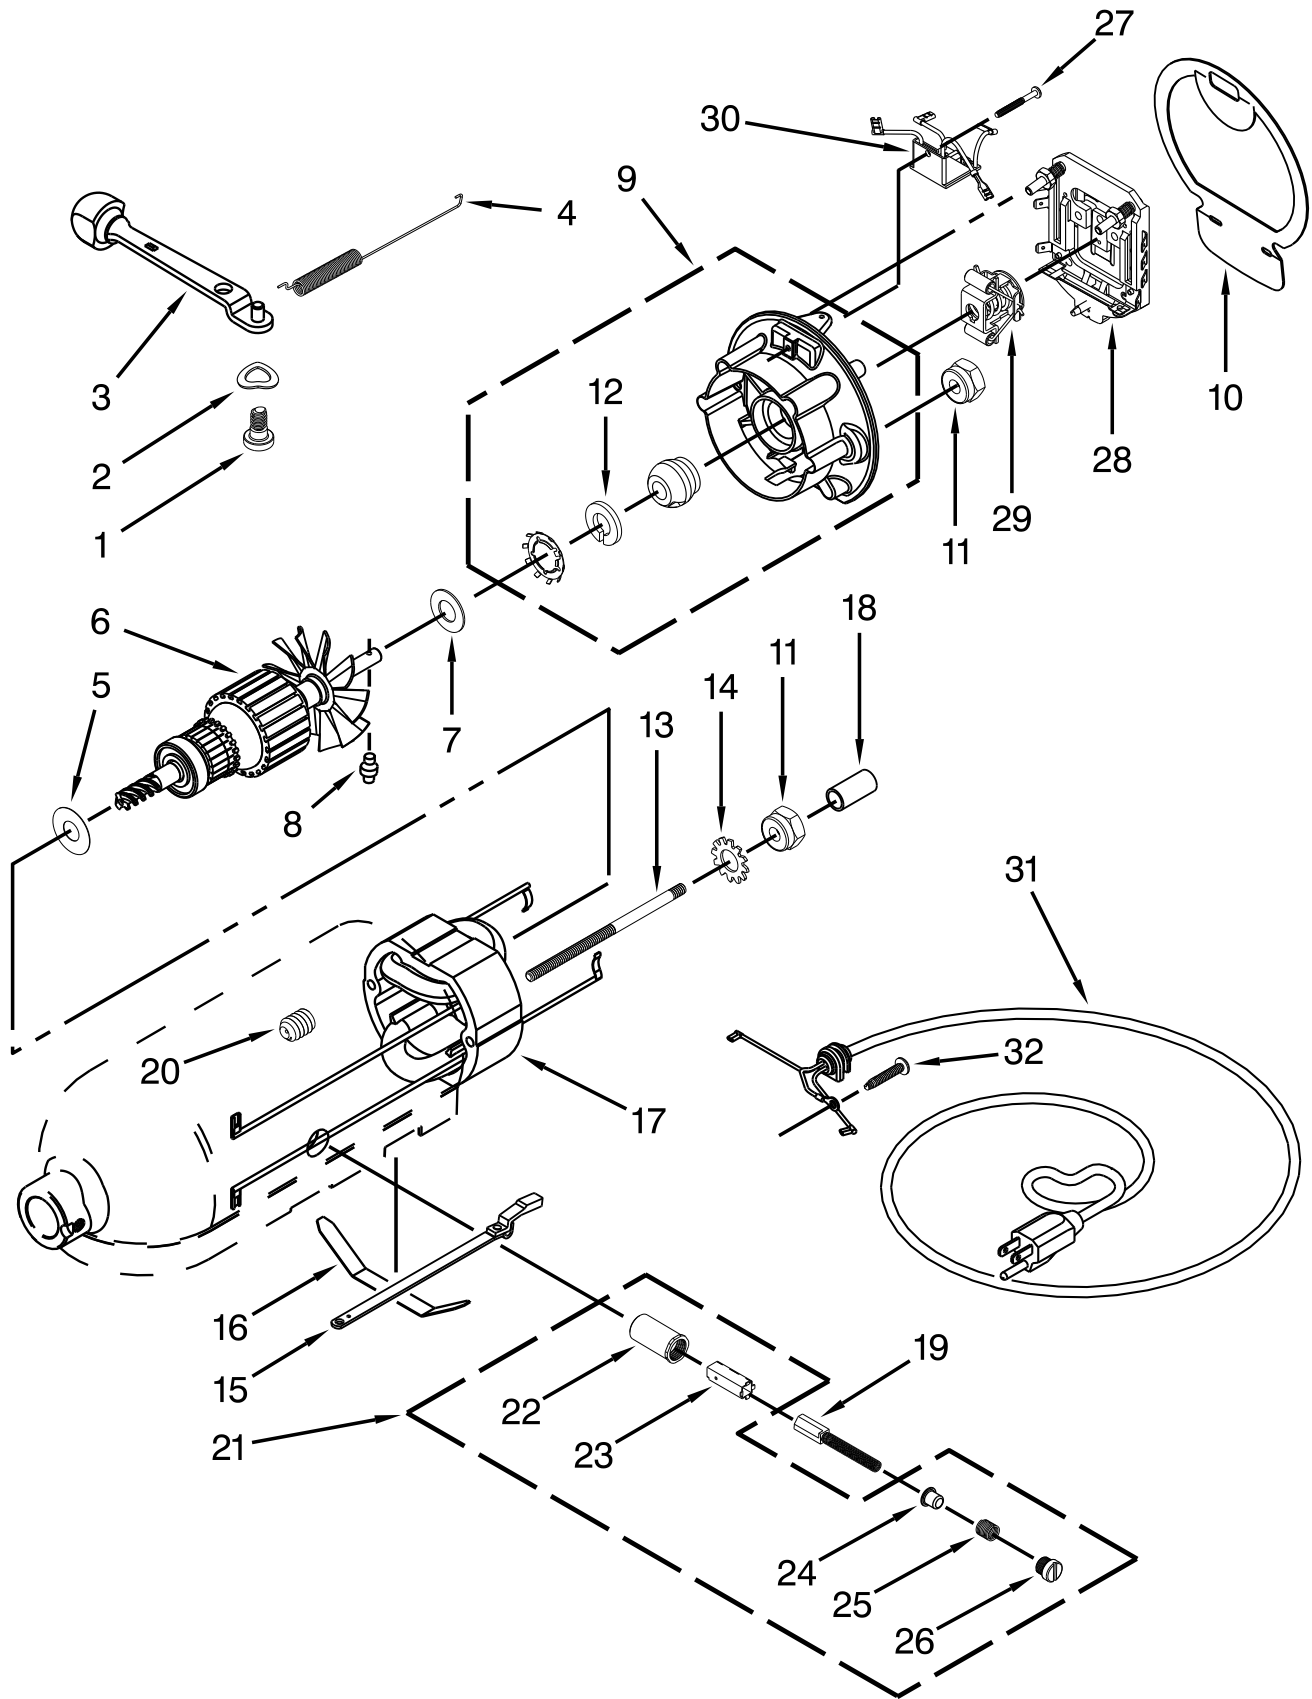

MOTOR AND CONTROL UNIT PARTS

MOTOR AND CONTROL UNIT PARTS

<u>Illus.</u> <u>No.</u>	<u>Part No.</u>	<u>Description</u>	<u>Illus.</u> <u>No.</u>	<u>Part No.</u>	<u>Description</u>	<u>Illus.</u> <u>No.</u>	<u>Part No.</u>	<u>Description</u>
1	110679	Screw	11	W10131078	Nut	24	116286	Spring, Seat-Cap
2	116241	Washer, Spring	12	3180238	Washer, Felt	25	116287	Spring, Cap
3		Lever, Speed Control Assembly	13	240769	Screw, Stator	26		Cap, Brush Holder
	9709276	Black	14	W10068270	Washer, Lock		3184212	Black
	W10615606	Silk Chrome	15	3184176	Link, Speed and Cam Assembly		3184211	White
4	3183680	Spring, Control Plate	16	240205	Spring, Flat	27	W10068260	Screw
5	9704324	Washer, Ball Bearing (Front)	17	W10315774	Field Assembly, 120 V	28	W10119326	Control Plate Assembly
6	W10315777	Armature and Bearing Assembly, 120 Volt	18	241356	Sleeve, Motor Stud	29	W10330804	Governor Assembly
7	W10323376	Washer, Spacing	19	W10380496	Brush, Cap and Spring	30	W10325124	Board, Phase Control (120 Volt)
8	16998	Stud, Governor Drive	20	9707926	Screw, Set	31		Cord, Power
9	3180526	Bearing and Bracket Assembly	21	4162546	Brush Holder Assembly		W10325328	Black
10	240775-1	Seal, End	22	3179908	Housing, Brush Holder		W10325327	White
			23	240680	Insert, Brush Holder	32	3184609	Screw