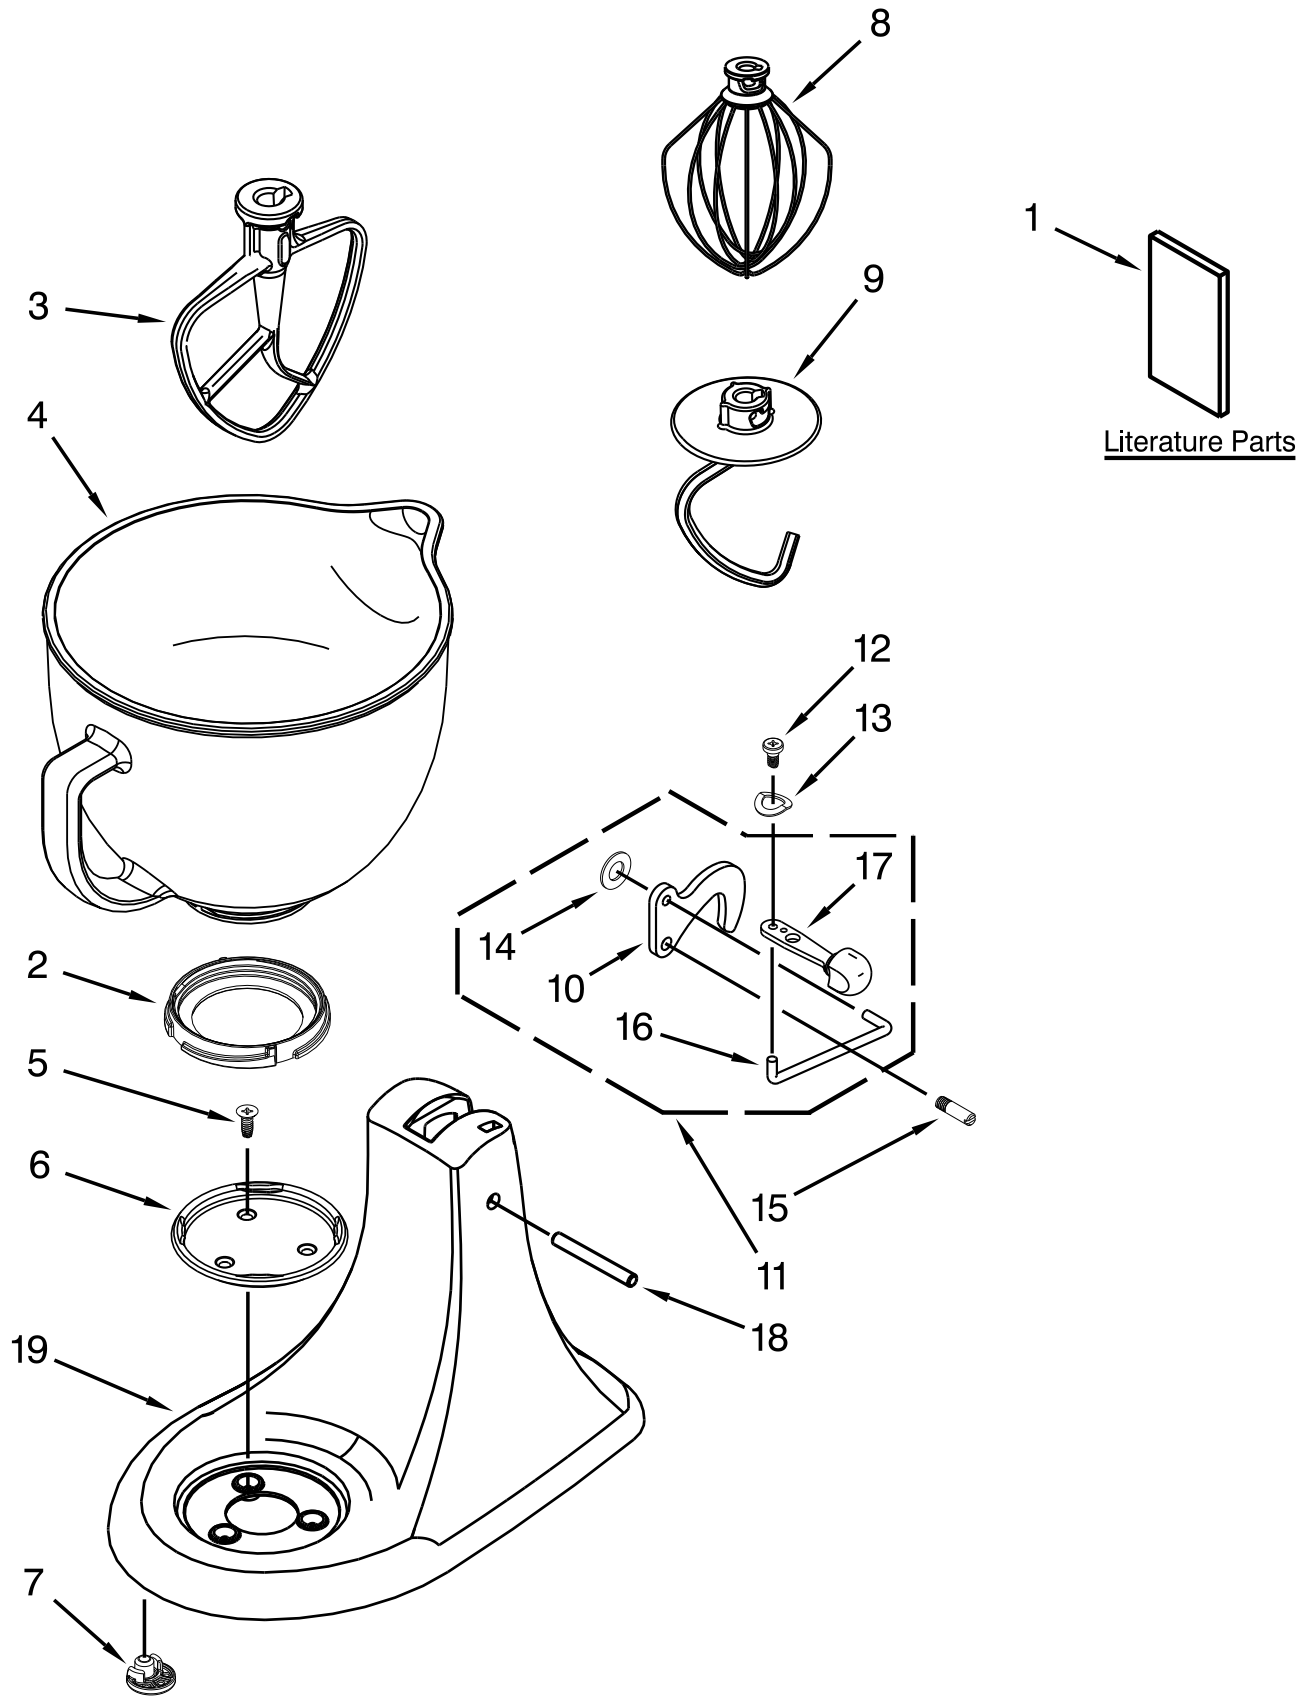

BASE AND PEDESTAL UNIT PARTS

BASE AND PEDESTAL UNIT PARTS

<u>Illus.</u> <u>No.</u>	<u>Part No.</u>	<u>Description</u>	<u>Illus.</u> <u>No.</u>	<u>Part No.</u>	<u>Description</u>	<u>Illus.</u> <u>No.</u>	<u>Part No.</u>	<u>Description</u>
1		Literature Parts	9	9706626	Hook, Dough (Burnished)	16	24450	Link, Latch
	9709785	Use and Care Guide	10	9709055	Latch	17		Lever, Latch
2	W10220977	Ring, Thread	11		Latch, Link and Lever Assembly		9709280	Black
3	W10635687	Beater, Flat (Burnished)		24452	Black		W10608281	Silk Chrome
4	W10154769	Bowl, Glass 5 Qt. (K5GB)		W10608282	Silk Chrome	18	16910	Pin, Hinge
5	3400020	Screw	12	110679	Screw	19		Pedestal
6	W10191926	Cap, Bowl Screw	13	116241	Washer, Spring			(Refer to Color Variation Parts Page)
7	9709707	Foot	14	8533912	Washer			
8	9704329	Whip, Wire	15	103993	Screw, Latch Bearing